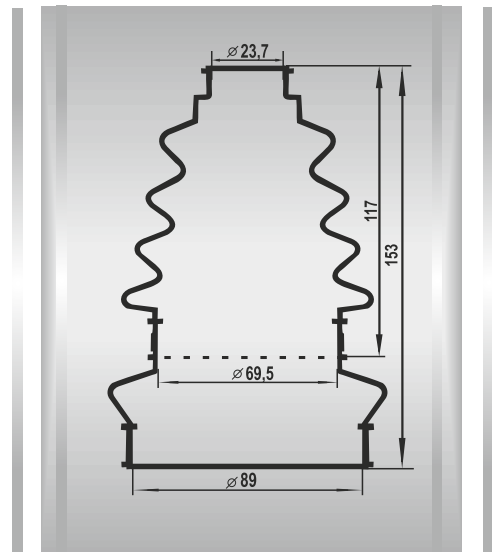

UNIVERSAL CV BOOT

BT-L